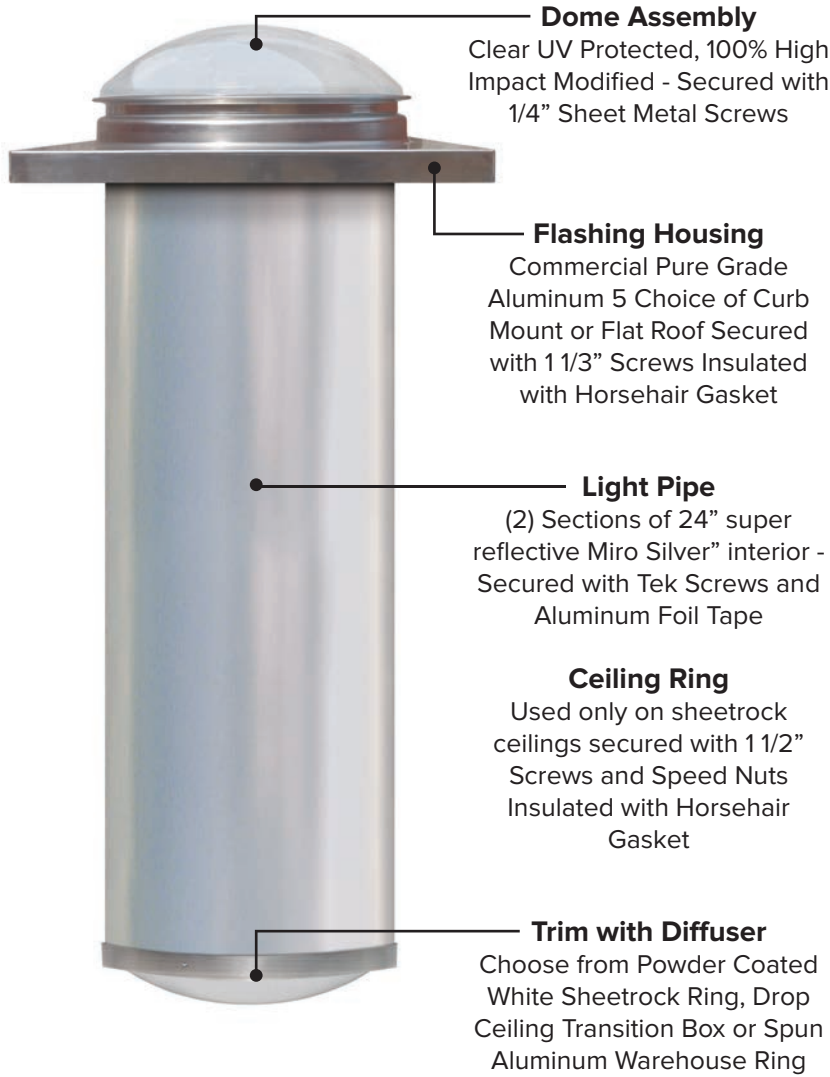

21" Model

Common applications: Commercial Offices, Warehouses, Factories, Retail Stores, Schools, Hospitals, Spas and Salons, and Industrial Kitchens

Light Output:

Illuminates up to 700 sq. ft.
Equivalent of up to 1,450 watts
Max. light pipe length = 20 feet

Performance Features:

25-Year Product Warranty
Hurricane Tested/Approved
ICC-ES Listed

Flashing Types:

Curb Mount
Flat Roof

Flashing Colors:

Mill Finish Aluminum

Diffuser Styles:

Prismatic (Flat or Curved)
Soft White (Flat or Curved)

Accessories Available:

Electric Light Kit
Dimmer Kit
Additional Light Pipe
Angle Adapter (Elbow)
Security Bar

Sheetrock Ceiling

Warehouse Trim Ring

Optional Security Bar
Prevents entry through Dome Secured with (2) Rivets