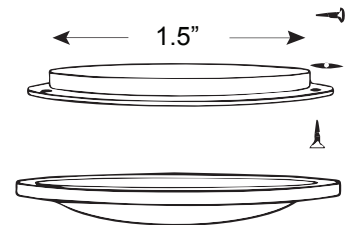

Sheetrock Ceiling