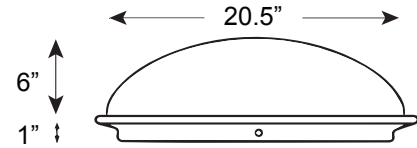

Sheetrock Ceiling

Warehouse Trim Ring

Optional Security Bar
Prevents entry through Dome Secured with (2) Rivets

Flat Roof Flashing