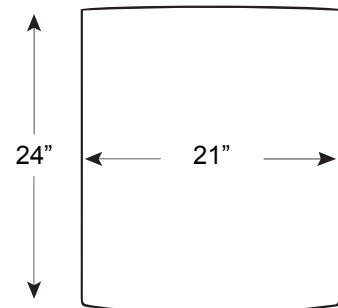

Sheetrock Ceiling

Warehouse Trim Ring

Optional Security Bar
Prevents entry through Dome Secured with (2) Rivets

Flat Roof Flashing