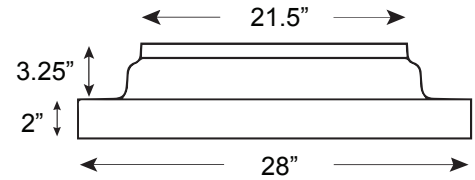

Sheetrock Ceiling

Warehouse Trim Ring

Optional Security Bar
Prevents entry through Dome Secured with (2) Rivets

Flat Roof Flashing