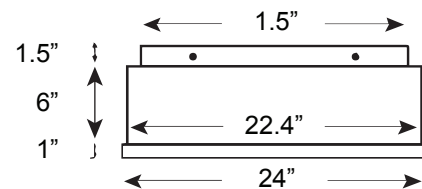

Sheetrock Ceiling