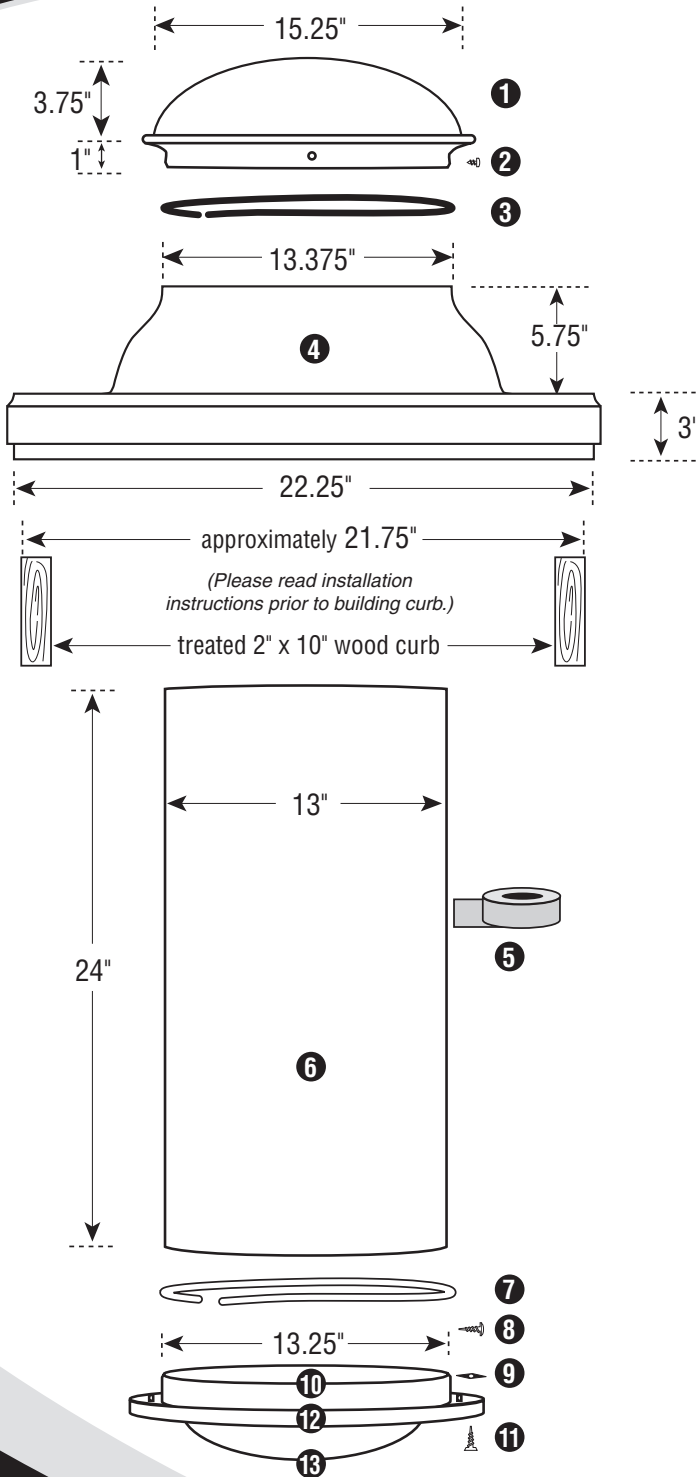

13" Tubular Skylight Technical Specifications

13" CURB-MOUNTED FLASHING

1. Clear UV Protected, 100% High Impact Modified Acrylic Dome
2. (4) Phillips Head Stainless Steel 1/4" Sheet Metal Screws
3. Black Nylon Horse Hair Gasket (Self-Adhesive Backed)
4. Commercial Pure Grade 1100 Series Aluminum Flashing
5. Heavy Duty Foil Tape
6. Light Pipe, (2) 24" Sections per Kit
7. White Nylon Horse Hair Gasket (Self-adhesive Backed)
8. (6) Tek Screws
9. (3) Black Speed Nuts
10. Aluminum Ceiling Ring
11. (3) 1 1/2" Phillips Screws
12. White Powder Coated Aluminum Trim Ring
13. High Impact Acrylic Soft White or Prismatic Diffuser

COVERAGE AREA

up to 300 sq. ft.

WATTAGE OUTPUT EQUIVALENT

up to 500 watts

MAXIMUM TUBE LIGHT LENGTH

20 feet

ICBO
Approved

OPTIONAL REMOTE CONTROLLED DIMMER