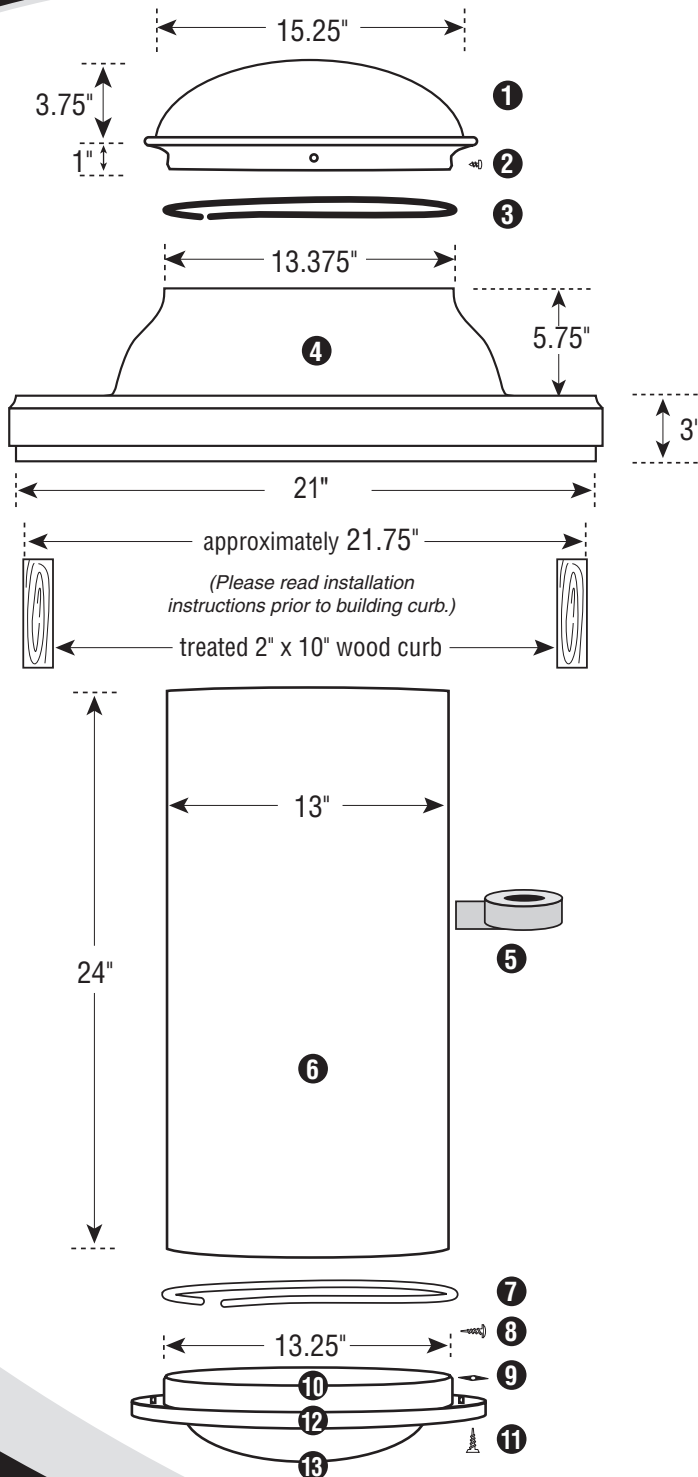

13" Tubular Skylight Technical Specifications

13" CURB-MOUNTED FLASHING

1. Clear UV Protected, 100% High Impact Modified Acrylic Dome
2. (4) Phillips Head Stainless Steel 1/4" Sheet Metal Screws
3. Black Nylon Horse Hair Gasket (Self-Adhesive Backed)
4. Commercial Pure Grade 1100 Series Aluminum Flashing
5. Heavy Duty Foil Tape
6. Light Pipe, (2) 24" Sections per Kit
7. White Nylon Horse Hair Gasket (Self-adhesive Backed)
8. (6) Tek Screws
9. (3) Black Speed Nuts
10. Aluminum Ceiling Ring
11. (3) 1 1/2" Phillips Screws
12. White Powder Coated Aluminum Trim Ring
13. High Impact Acrylic Soft White or Prismatic Diffuser

COVERAGE AREA

up to 300 sq. ft.

WATTAGE OUTPUT EQUIVALENT

up to 500 watts

MAXIMUM TUBE LIGHT LENGTH

20 feet

ICBO
Approved

OPTIONAL REMOTE CONTROLLED DIMMER